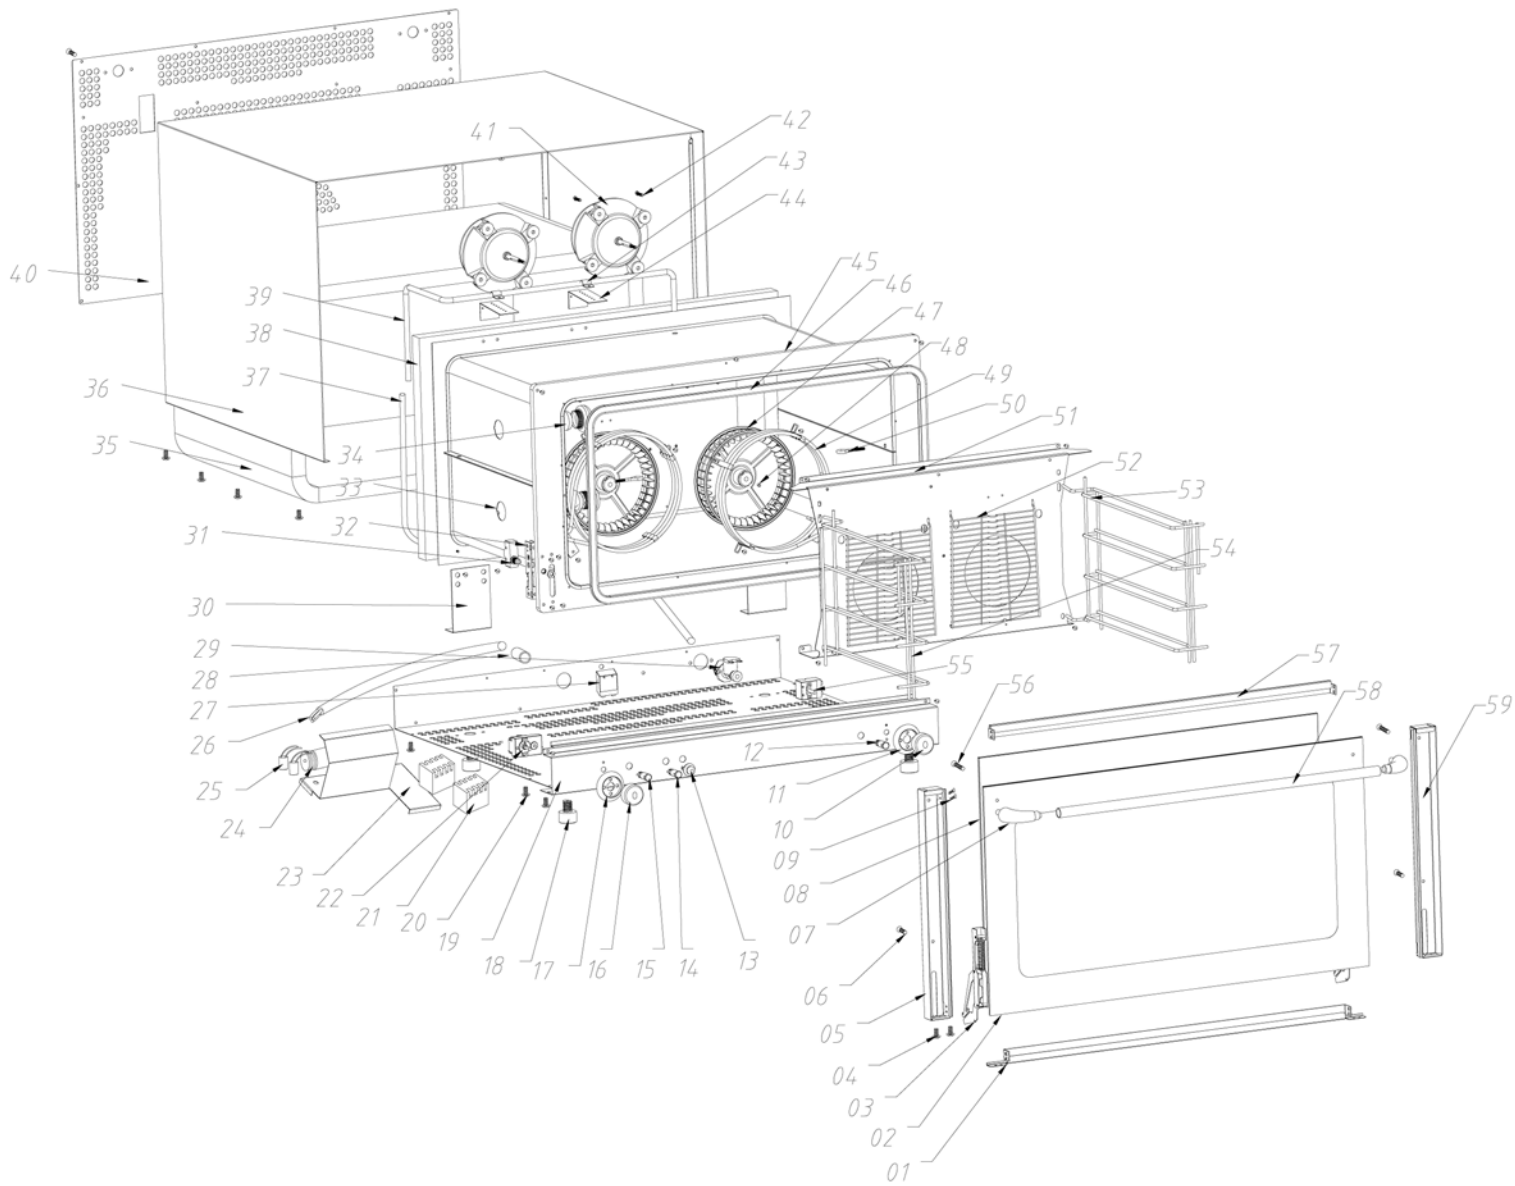

379-2010 Heißluftofen Till

S/N	Material Code	Name	Material	Specification	Qty
01	20207008015	Lower cross beam	SS	735×25×24	1
02	302100143	Outside toughened glass	Toughened glass	813×447×4	1
03	20107008012	Door hinge	Zinc plating		2
04	302210697	Pan head screw	SS	M4×10	4
05	20207008016	Left doorpost	SS	449×42×32	1
06	302210712	Round head screw	SS	M5×8	2
07	302070016	Handle holder	Black plastic		2
08	302100144	Inner toughened glass	Toughened glass	728×442×5	1
09	302211078	Tapping screw	SS	M4×8	8
10	301110028	Thermostat knob	Bakelite	φ40	1
11	301110004	Thermostat knob dial	Bakelite	φ58	1
12	301130015	Indicator / green			1
13	301080023	Switch	220V 10A	R13-507	1
14	301130014	Indicator / green			1
15	301130013	Indicator / green			1
16	301110032	Timer knob	Bakelite	φ40	1