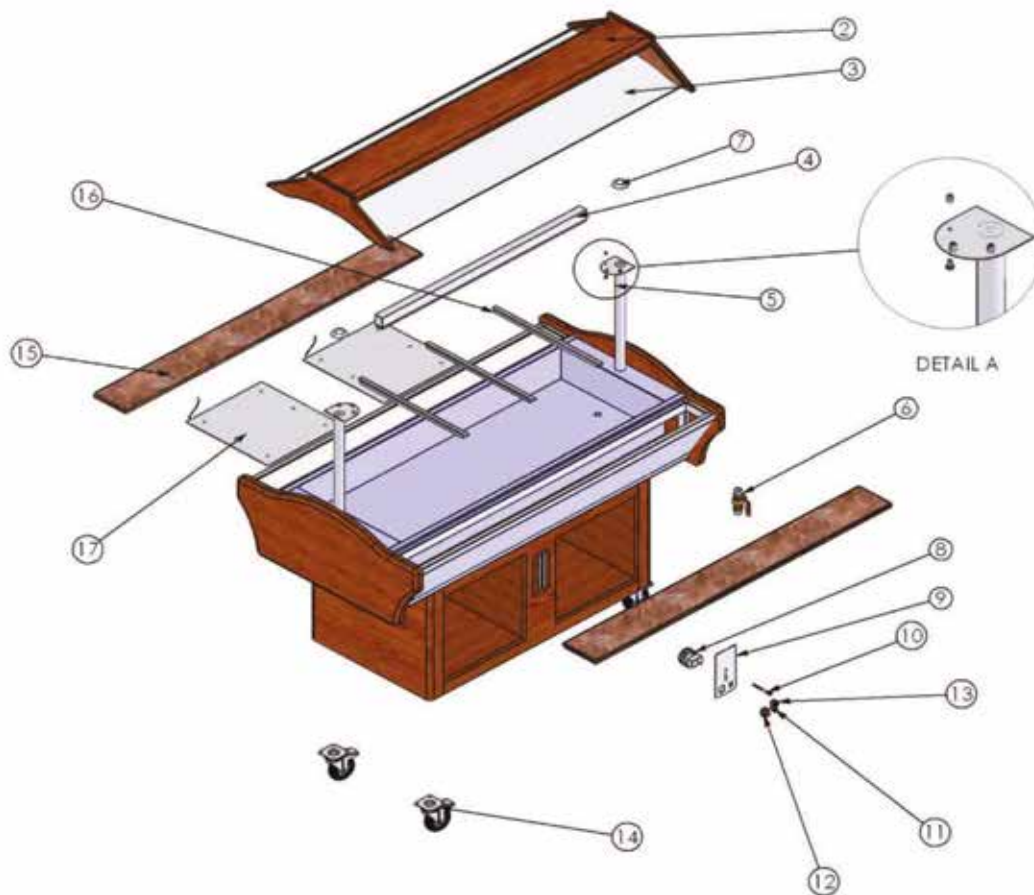

## Beheizte Buffet - Inseln

AMINA6, Wallnuss, für 6 x 1/1 GN, 366-3110

AMINA6. Mahagoni. für 6 x 1/1 GN. 366-3115

www.saro.de

No	Item description	pcs.
002	Saladbar lamp wooden cover	1
003	saladbar lamp glass cover	2
004	Lamp	1
005	Rod	2
006	Ball valve	1
007	Pipe ring	2
008	Thermostat (	1
009	Control panel SB-H	1
010	Signal lamp	1
011	Lighting switch	1
012	On-off switch	1
013	Thermostat switch	1
014	Wheel (free / with brake)	2/2
015	Granite working counter	2
016	GN pan basis	5
017	Resistance	2