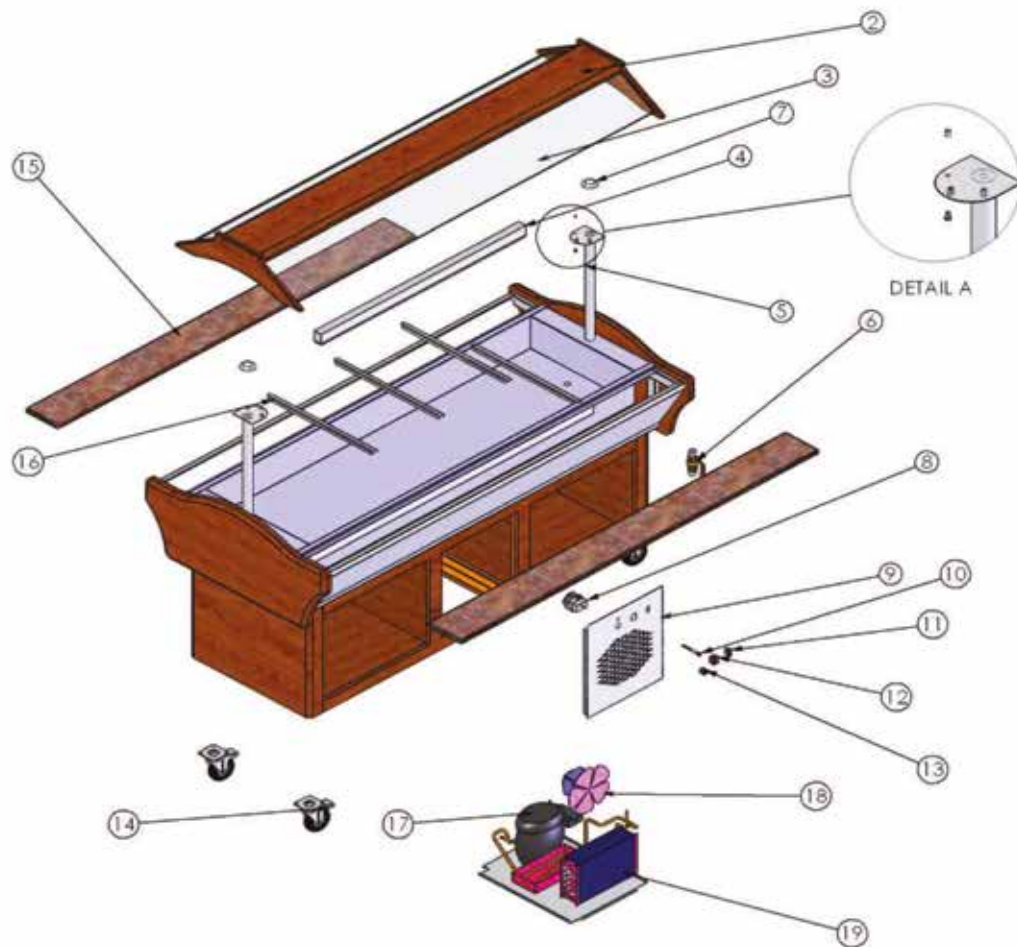

Kühlbuffet - Inseln

MARYAM6, Walnuss, für 6 x 1/1 GN, mit R134a, 366-3020

MARYAM6, Mahagoni, für 6 x 1/1 GN, mit R134a, 366-3025

www.saro.de

| No | Item description | pcs. |
|-----|----------------------------|------|
| 002 | Saladbar lamp wooden cover | 1 |
| 003 | saladbar lamp glass cover | 2 |
| 004 | Lamp | 1 |
| 005 | Rod | 2 |
| 006 | Ball valve | 1 |
| 007 | Pipe ring | 2 |
| 008 | Thermostat | 1 |
| 009 | Control panel SB-C | 1 |
| 010 | Signal lamp | 1 |
| 011 | Lighting switch | 1 |
| 012 | On-off switch | 1 |
| 013 | Thermostat switch | 1 |
| 014 | Wheel (free / with brake) | 2/2 |
| 015 | Granite working counter | 2 |
| 016 | GN pan basis | 3 |
| 017 | Compressor | 1 |
| 018 | Condensing fan | 1 |
| 019 | Condenser | 1 |