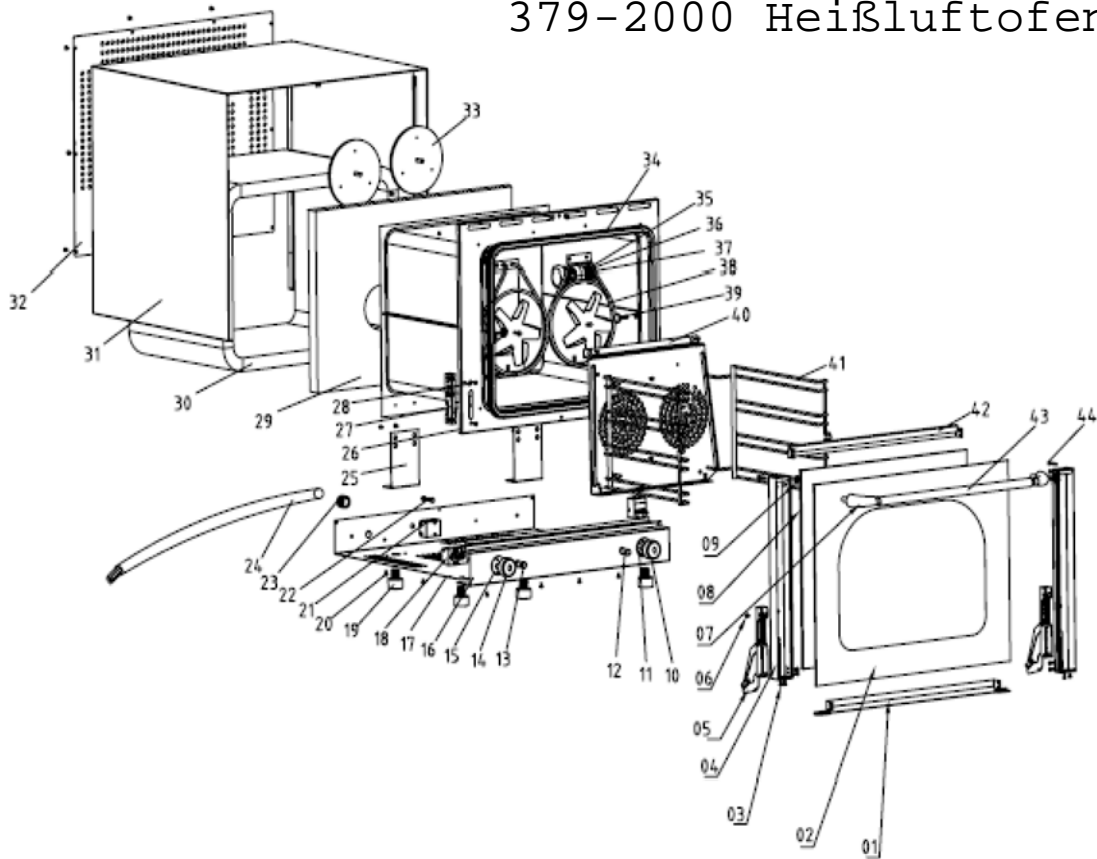

379-2000 Heißluftofen LINUS

S/N	Material Code	Name	Qty
01	20207017005	Bottom beam for door	1
02	302100019	Exterior door glass	1
03	302210274	Screw	10
04	20207017007	Left/right side plate for door	2
05	20107017007	Door hinge	2
06	302210449	Sunk screw	8
07	302070016	Holder for door handle	2
08	302100023	Door interior glass	1
09	302211174	Tapping screw	10
10	301110022	Thermostat knob	2
11	301110022	Dial 50-300	1
12	301130015	Indicator / temperature	1
13	301130013	Timer indicator	1
14	301110037	Timer knob	1
15	301110020	Dial for timer knob	1
16	20207017015	Control panle	1
17	20207017013	Bottom plate	1

18	301120011	Timer 120 min	1
19	302090022	Foot	4
20	302210274	Screw	12
21	301030042	Temperature limiter	1
22	302212327	Ground screw	1
23	301070078	Power cord jacket	1
24		Power cord	1
25	20207017011	Supporting plate for foot	2
26	20107017001	Chamber assembly	1
27	20107008009	Seat for door hinge	2
28	302210290	Screw	12
29	303060002	Insulation cotton for rear part	1
30	303060002	Insulation cotton for chamber	1
31	20207017016	Skirt board	1
32	20207017014	Rear board	1
33	301010034	Motor	1
34	302020055	Door seal	8
35	302020010	Rubber ring for lamp holder	1
36	301130048	Lamp	1
37	301130038	Lamp holder	1
38	301040094	Heater (Circle)	1
39	302200160	Screw	1
40	20207017009	Draught guard	1
41	302110045	Rack	1
42	20207017006	Upper beam for door	1
43	20207017018	Handle bar	1
44	302210290	M4*20 screw	10